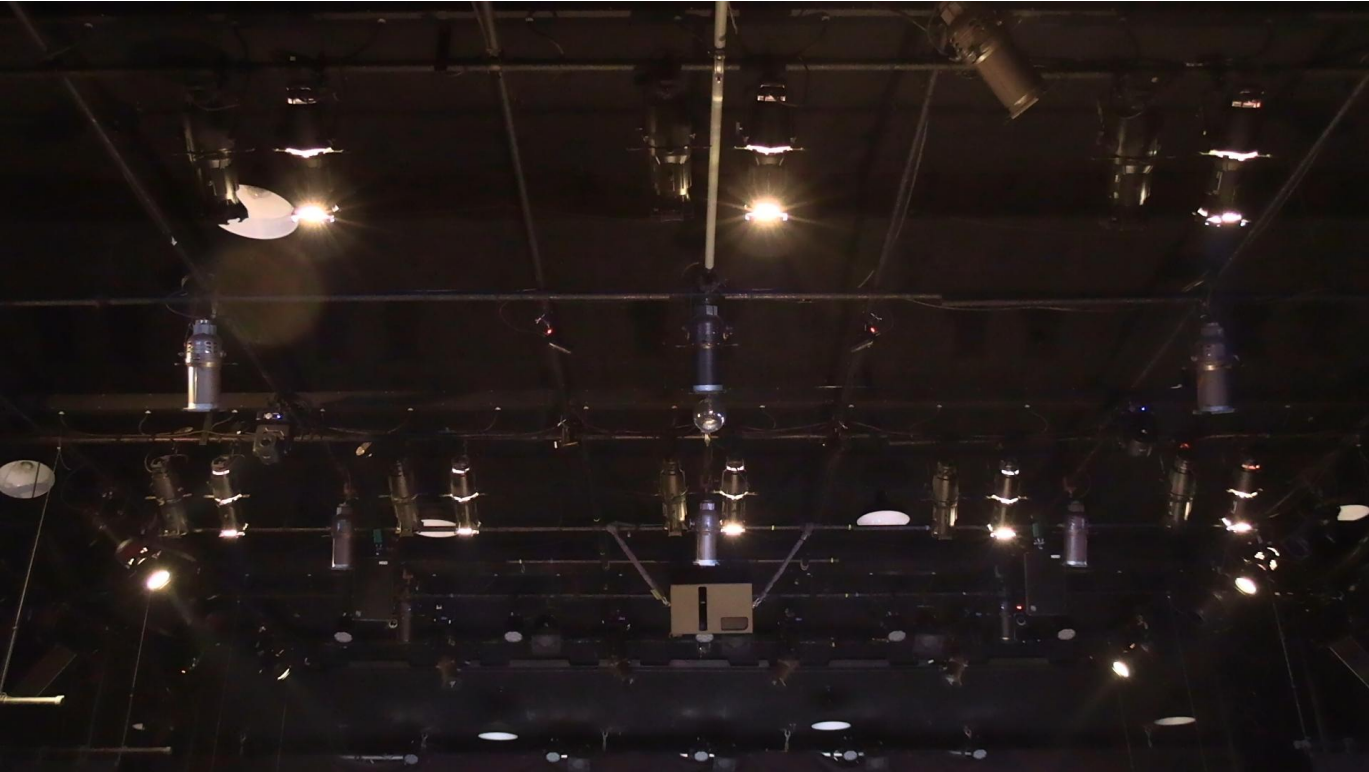

Center Stage Theater

Photos of equipment

Stage Area

Audience Area

-Fits approx. 130 audiences

Lighting Grid

Lighting Fixtures on Grid

Speakers on Grid

- Five loudspeakers and amplifiers are on grid

Booms on the side of Stage

Computer Lighting Board

- ETC Ion Console with 2x10 Fader Wing and iRFR

Sound Mixing Board

- Soundcraft GB-4 24 Channel Sound Console

Lighting/ Sound Booth