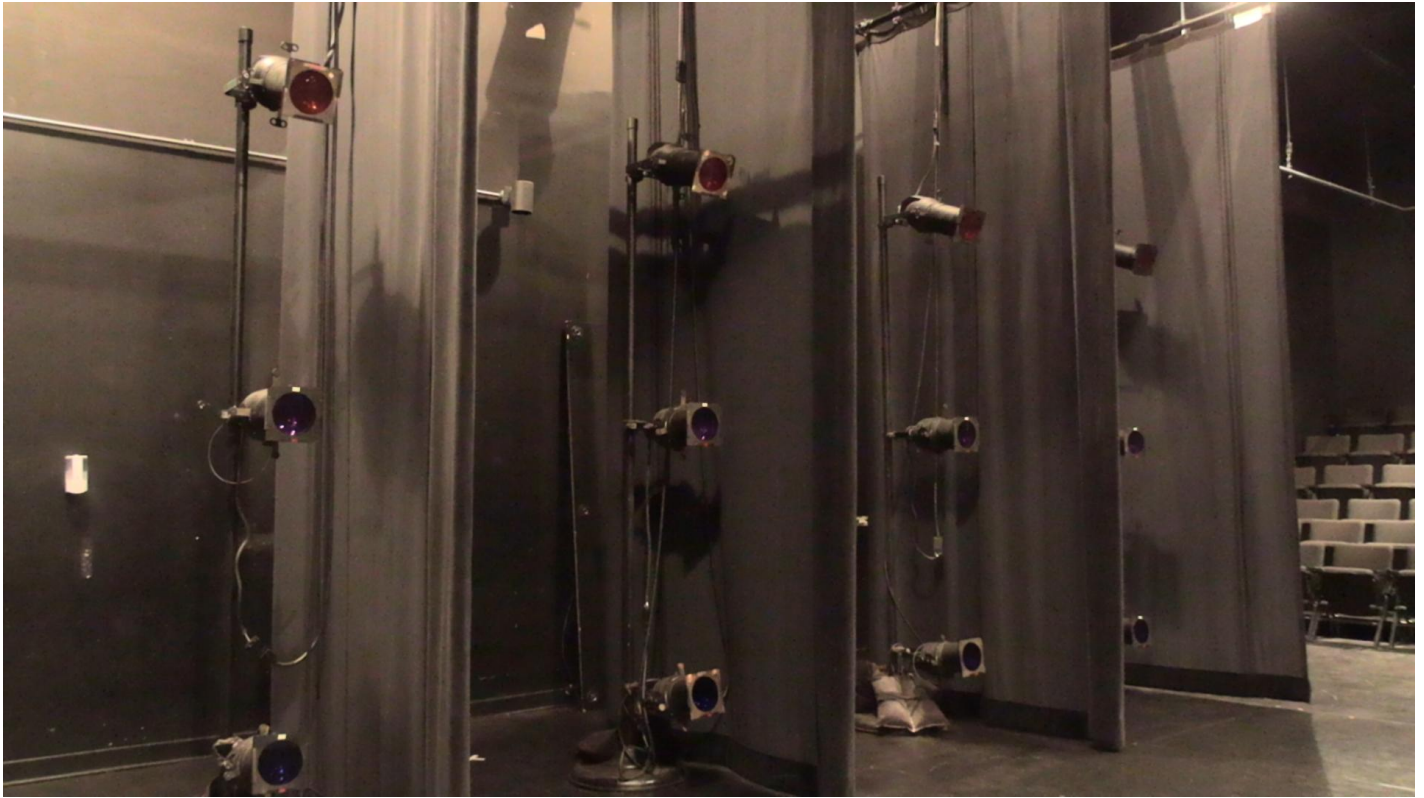

Center Stage Theater

Photos of equipment

Stage Area

Audience Area

-Fits approx. 130 audiences

Lighting Grid

Lighting Fixtures on Grid

Speakers on Grid

- Five loudspeakers and amplifiers are on grid

Booms on the side of Stage

Computer Lighting Board

- ETC Ion Console with 2x10 Fader Wing and iRFR

Sound Mixing Board

- Soundcraft GB-4 24 Channel Sound Console

Lighting/ Sound Booth