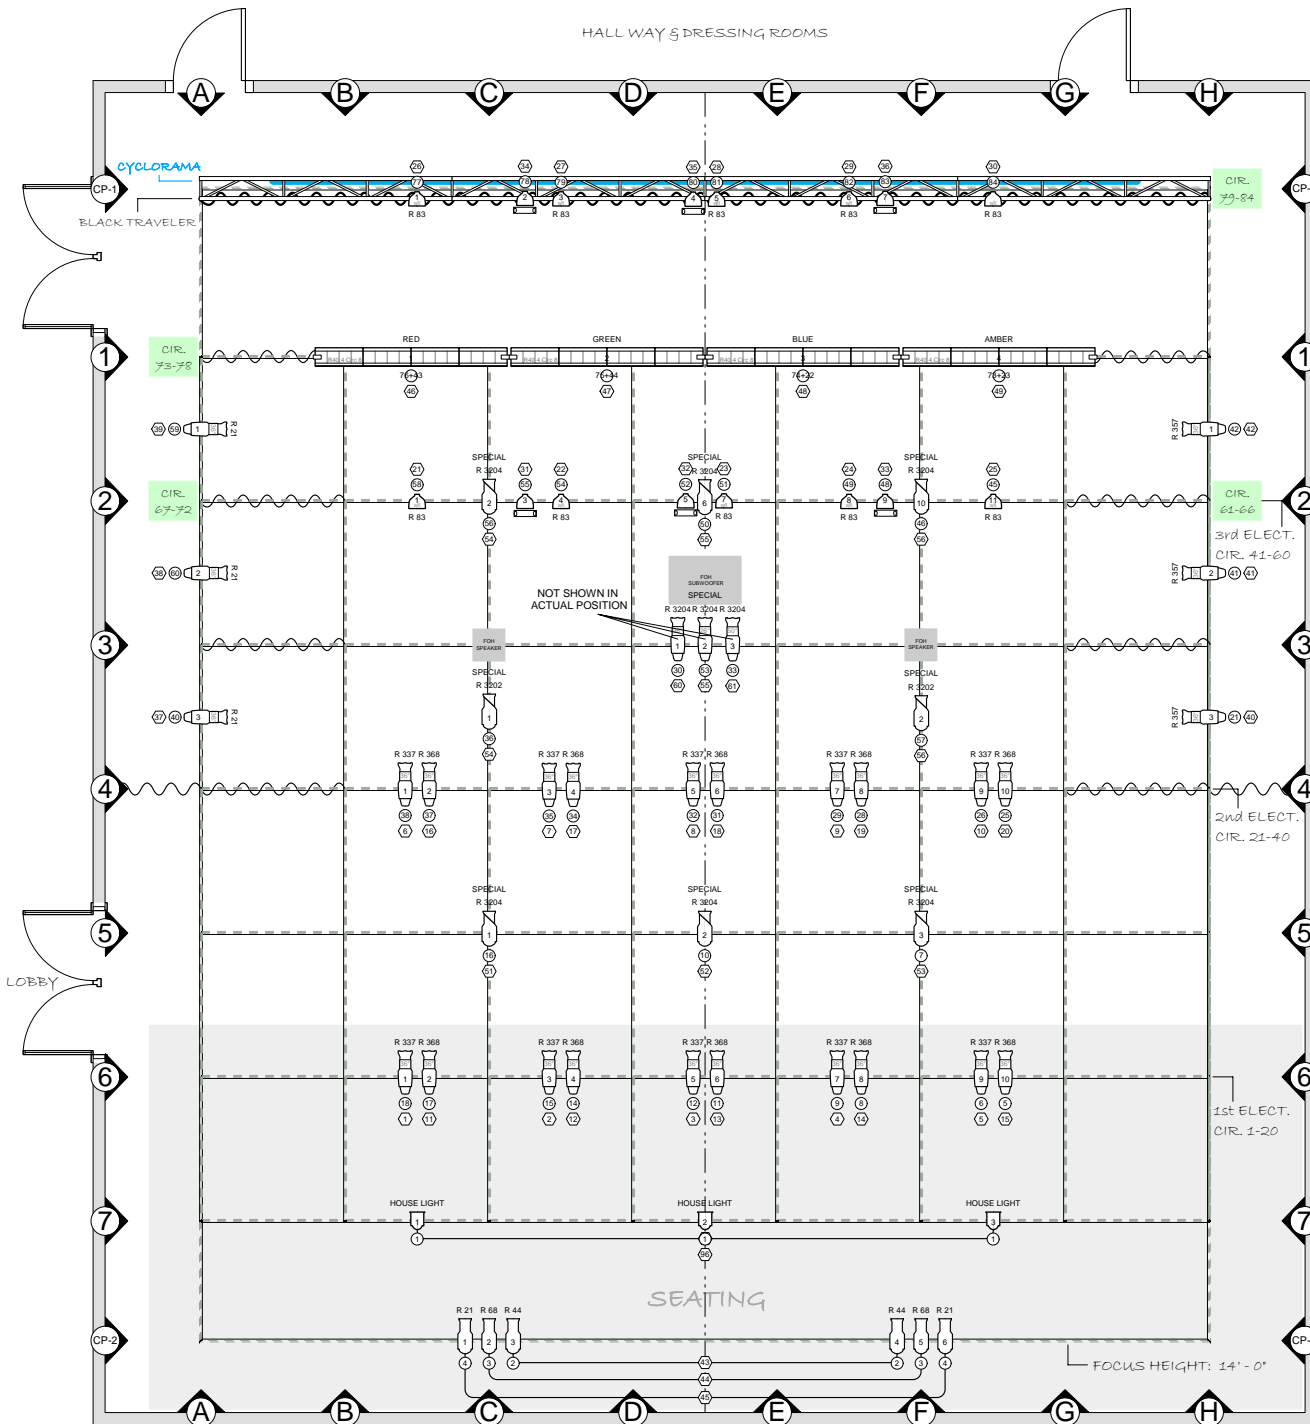

HALL WAY & DRESSING ROOMS

KEY TO SYMBOLS

INSTRUMENTS	USED	NUM IN INVENTORY	REMAINING
ETC Source 4 36deg	27	27	0
ETC Source 4 26deg	1	4	3
Altman 360Q 6x9	6	24	18
Altman 360Q 6x12	16	24	8
ETC Source 4 PAR	16	16	0
Altman 6" Fresnel	0	18	18
Altman R40 8ft. 4Cir. Striplight	4	4	0

CENTER STAGE THEATER
HOUSE LIGHT PLOT

SCALE: 1/8" = 1' - 0"

FOCUS HEIGHT: 20' - 0"

NOTE:
LIGHTING INSTRUMENTS
USED IN THE HOUSE LIGHT PLOT MAY NOT BE MOVED
ONLY REFOCUSED AND OR RECOLORED
WITH PERMISSION FROM THE TECHNICAL DIRECTOR
NO MORE INSTRUMENTS MAY BE ADDED TO 'CP-1' OR 'CP-2'